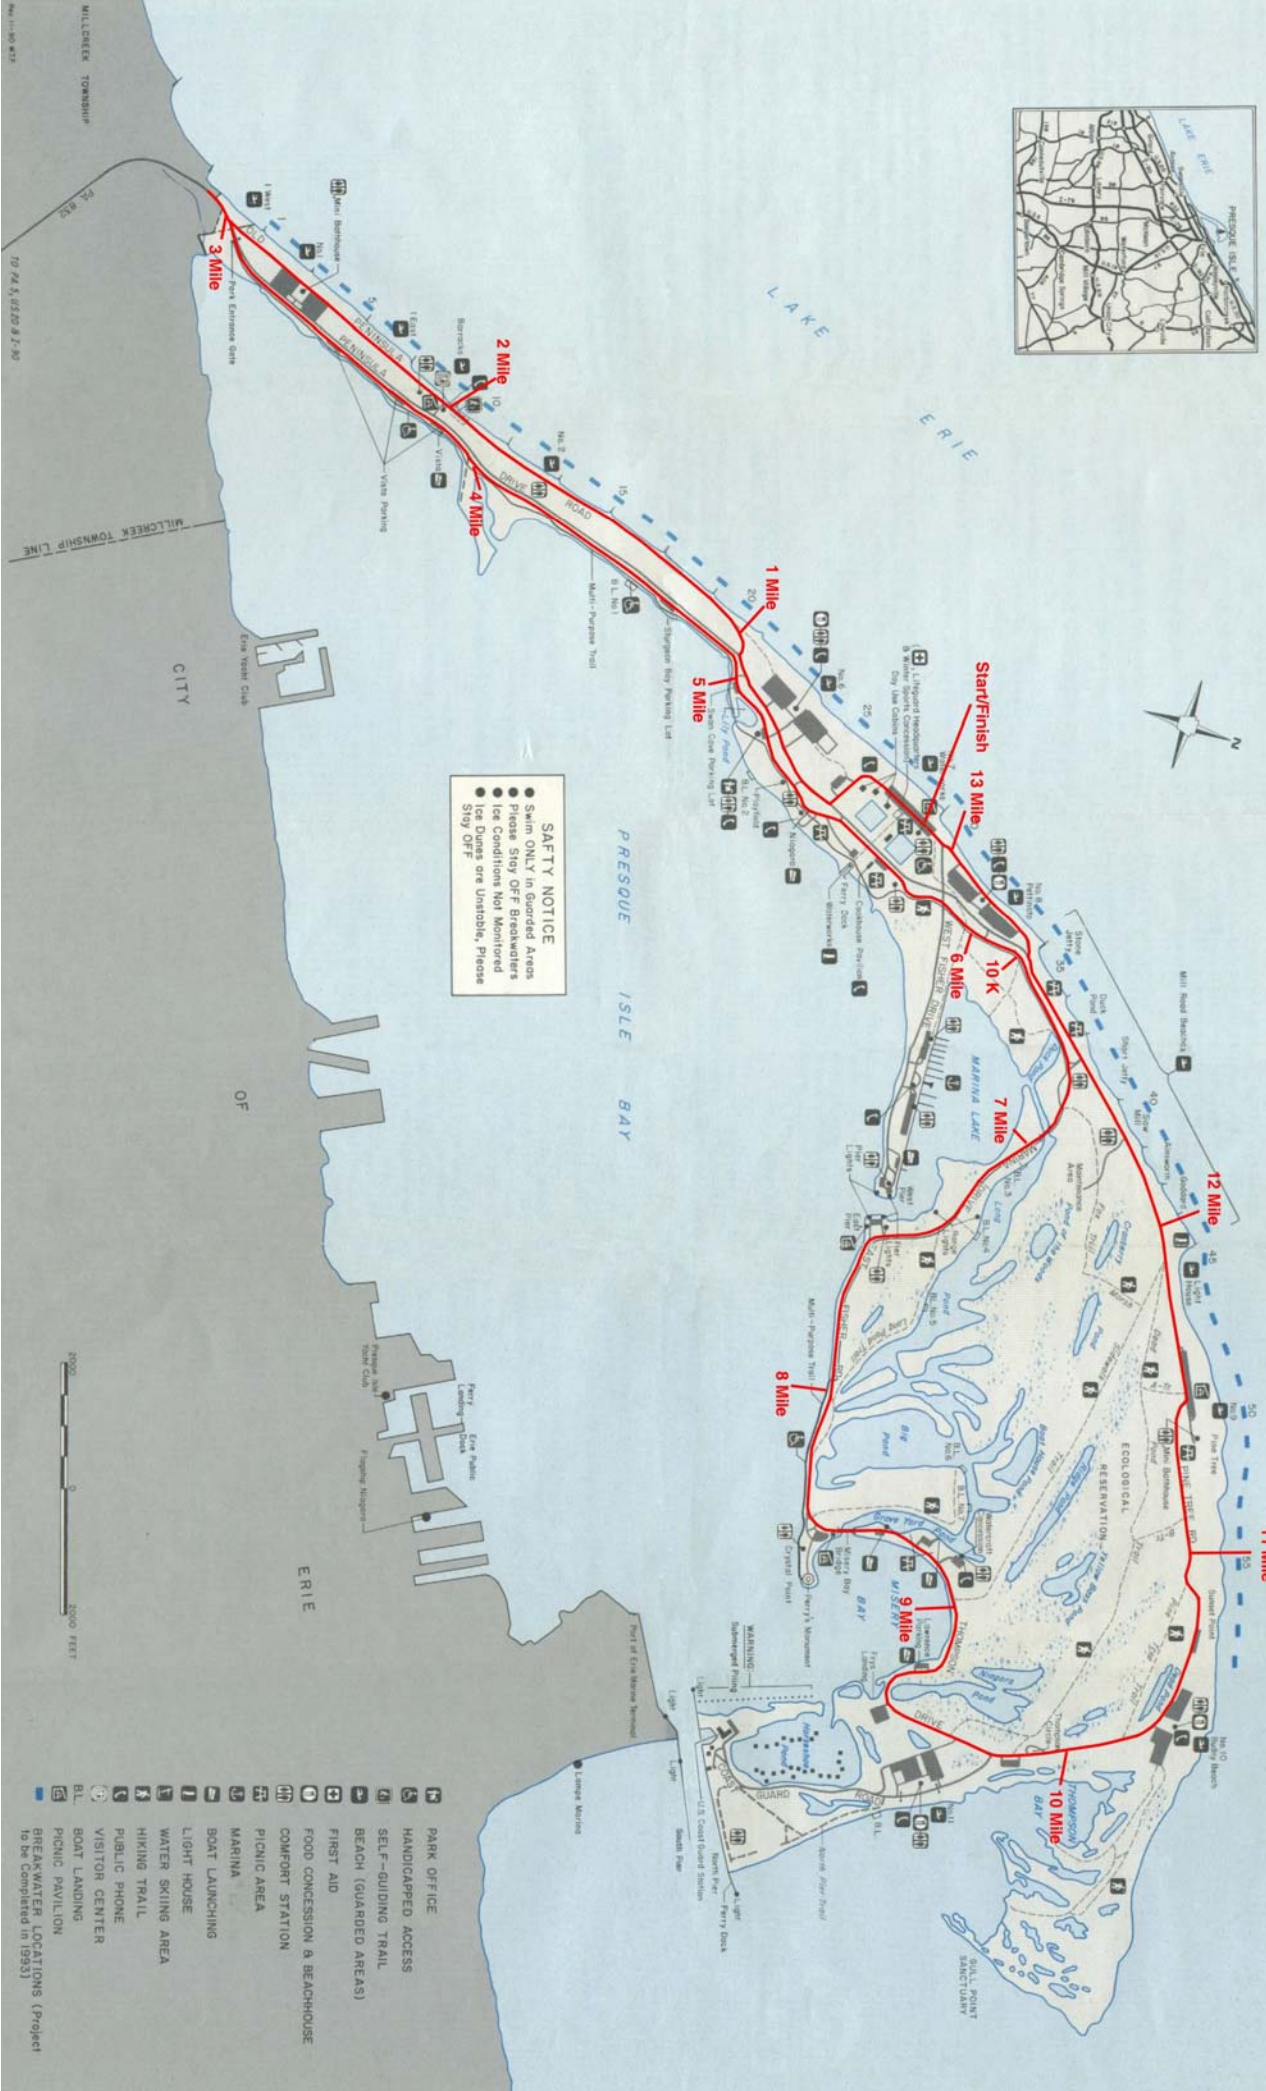

PRESQUE ISLE STATE PARK

11 Mile

SAFETY NOTICE

- Swim ONLY in Guarded Areas
- Please Stay OFF Breakwaters
- Ice Conditions Not Monitored
- Ice Dunes are Unstable, Please Stay OFF

- ☎ PARK OFFICE
 - ♿ HANDICAPPED ACCESS
 - 👤 SELF-GUIDING TRAIL
 - 🏖️ BEACH (GUARDED AREAS)
 - 🏠 FIRST AID
 - 🍽️ FOOD CONCESSION & BEACHHOUSE
 - 🏡 COMFORT STATION
 - 🌳 PICNIC AREA
 - ⚓ MARINA
 - 🚤 BOAT LAUNCHING
 - 🏠 LIGHT HOUSE
 - 👣 HIKING TRAIL
 - ☎ PUBLIC PHONE
 - 🏠 VISITOR CENTER
 - 🚤 BOAT LANDING
 - 🏠 PICNIC PAVILION
- BREAKWATER LOCATIONS (Project to be Completed in 1993)