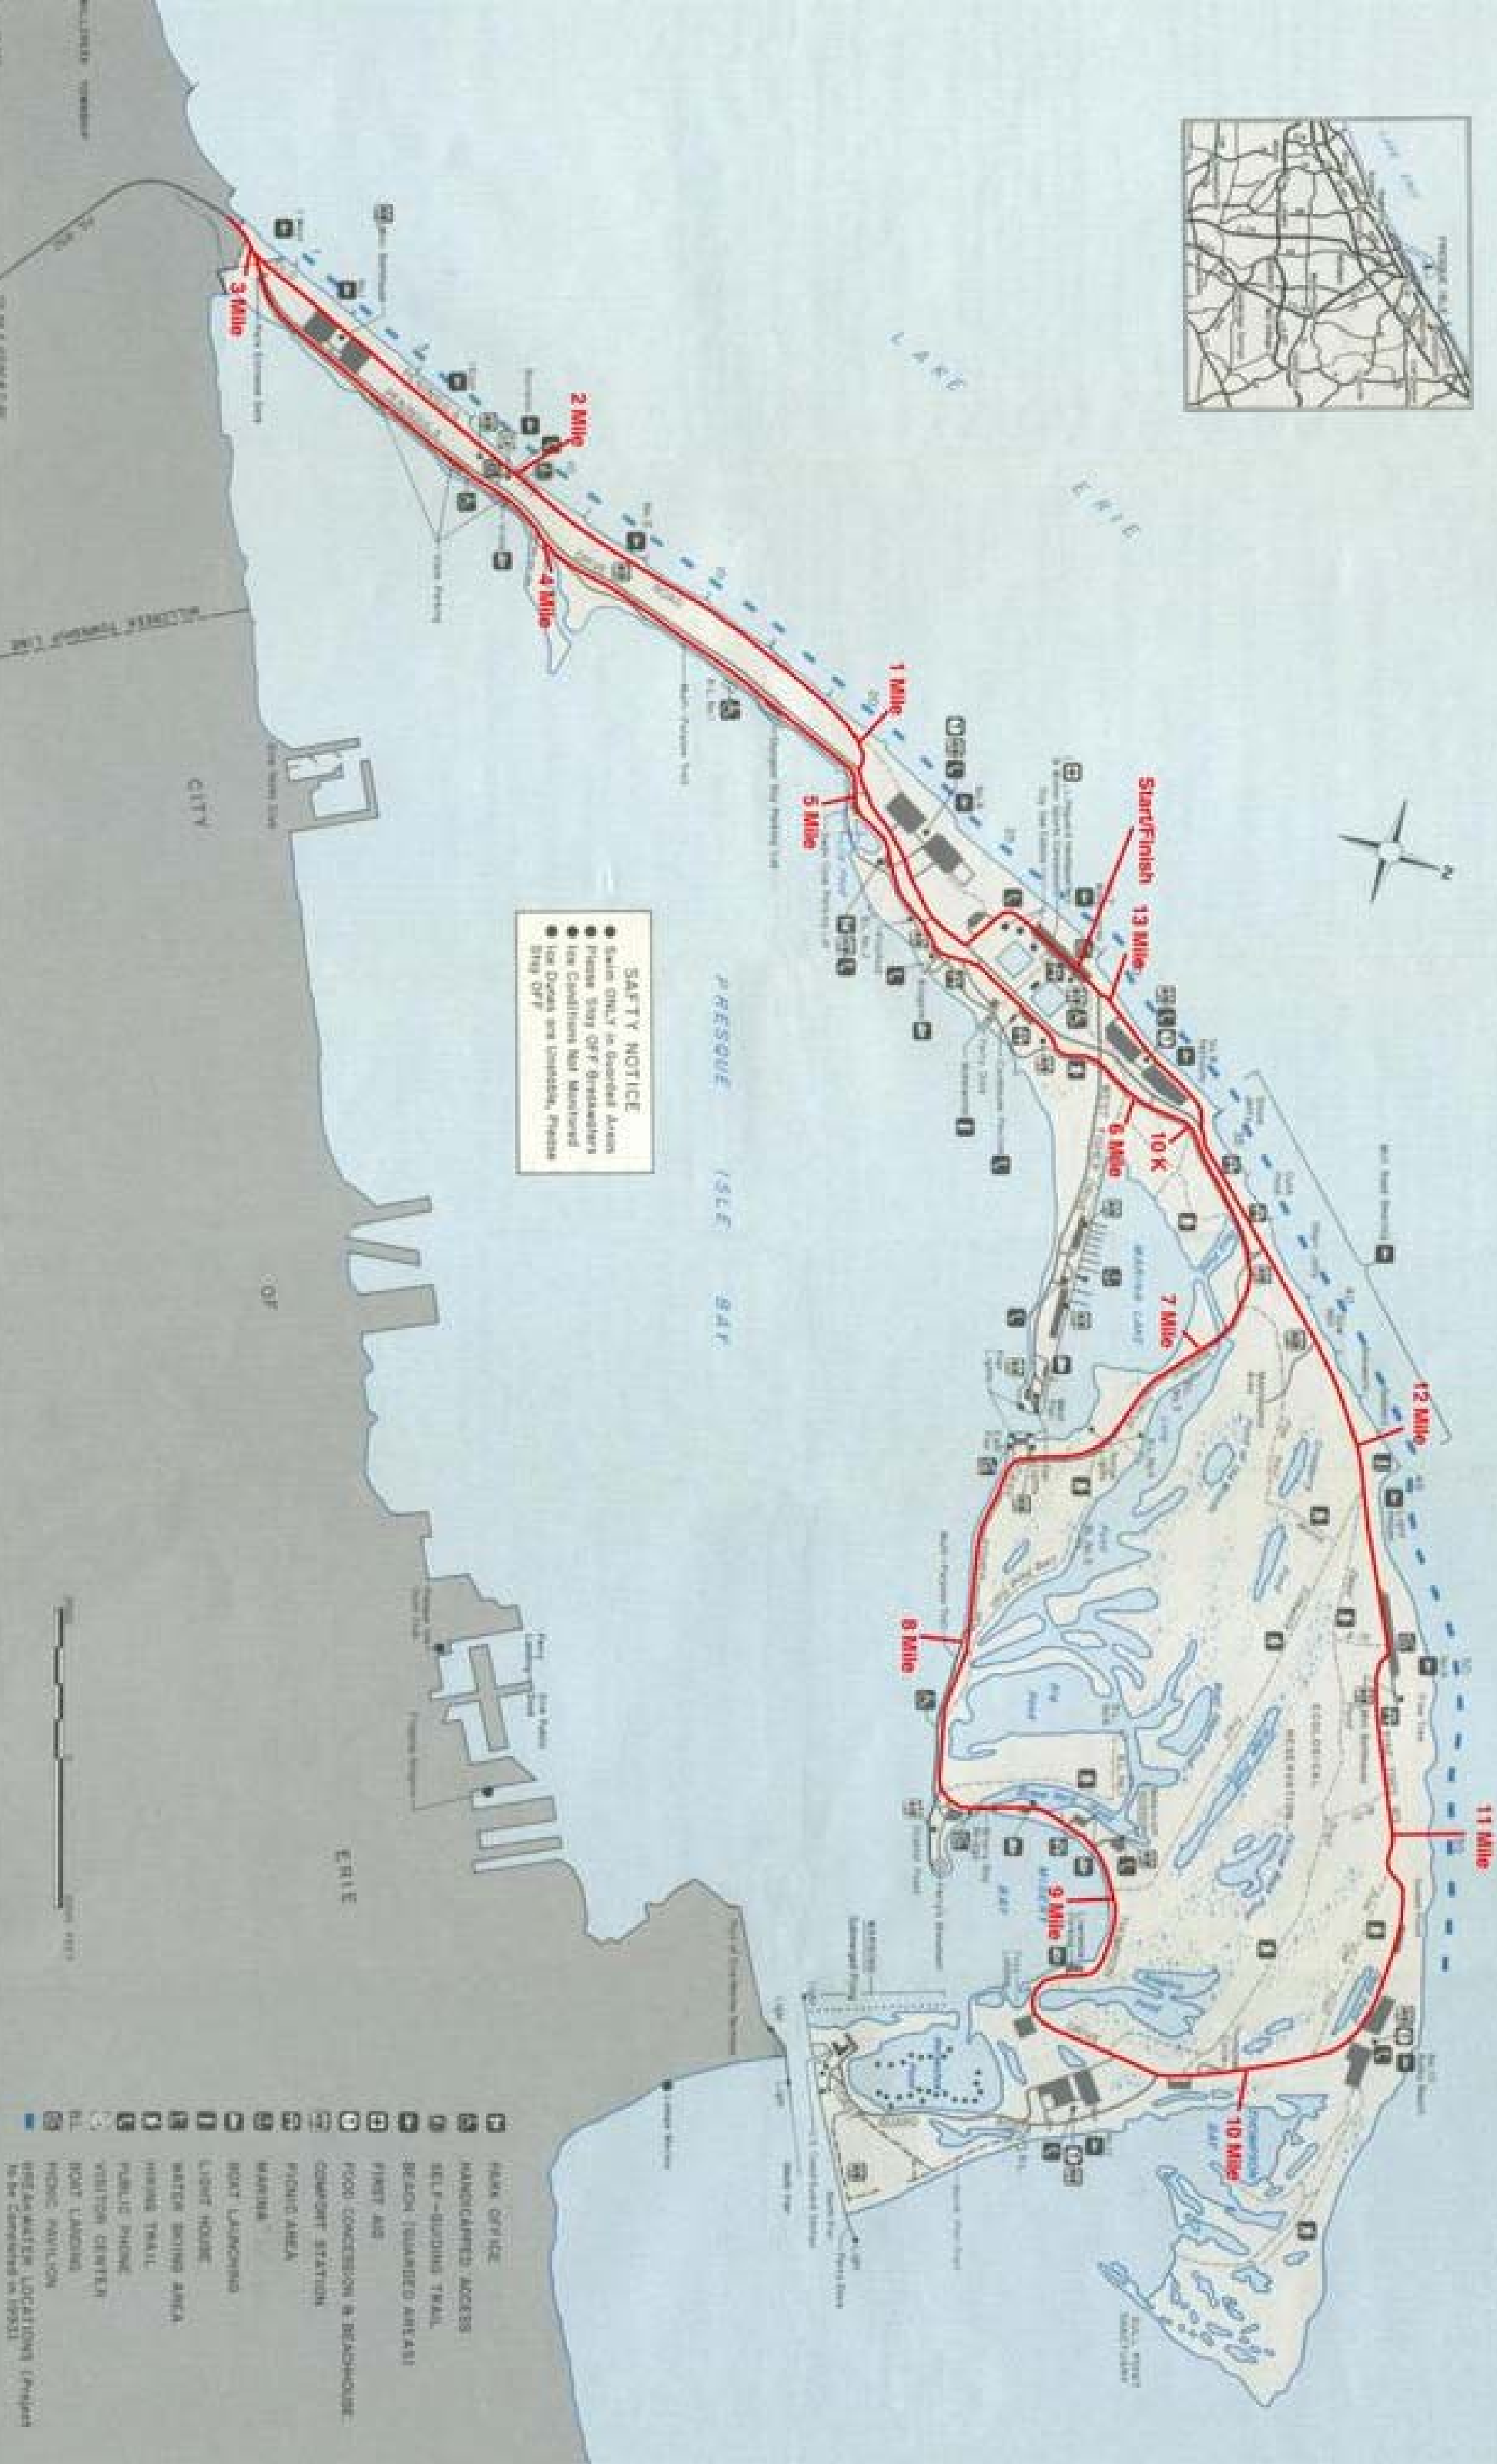

# PRESQUE ISLE STATE PARK

**SAFETY NOTICE**

- Swim ONLY in Designated Areas
- Please Stay OFF of Structures
- Ice Conditions Not Monitored
- Ice Dumps are Unstable, Please Stay OFF

- 🏠 PARK OFFICE
  - 🚗 HANDICAPPED ACCESS
  - 🚶 SELF-GUIDING TRAIL
  - 🏖️ BEACH (UNIMPROVED AREAS)
  - 🏠 FIRST AID
  - 🍽️ FOOD CONCESSION & BEAUCHOUPE
  - 🚰 CONCESSION STATION
  - 🌳 POND AREA
  - 🏠 MANAGER
  - 🚤 BOAT LANDING
  - 🏠 LIBRARY
  - 🚰 WATER DRIVING AREA
  - 🚶 HIKING TRAIL
  - 📶 PUBLIC PHONE
  - 👤 VISITOR CENTER
  - 🚤 BOAT LANDING
  - 🏠 HUNG AVIATION
- 📍 UNDESIGNATED LOCATIONS (Please Do Not Camp Here)