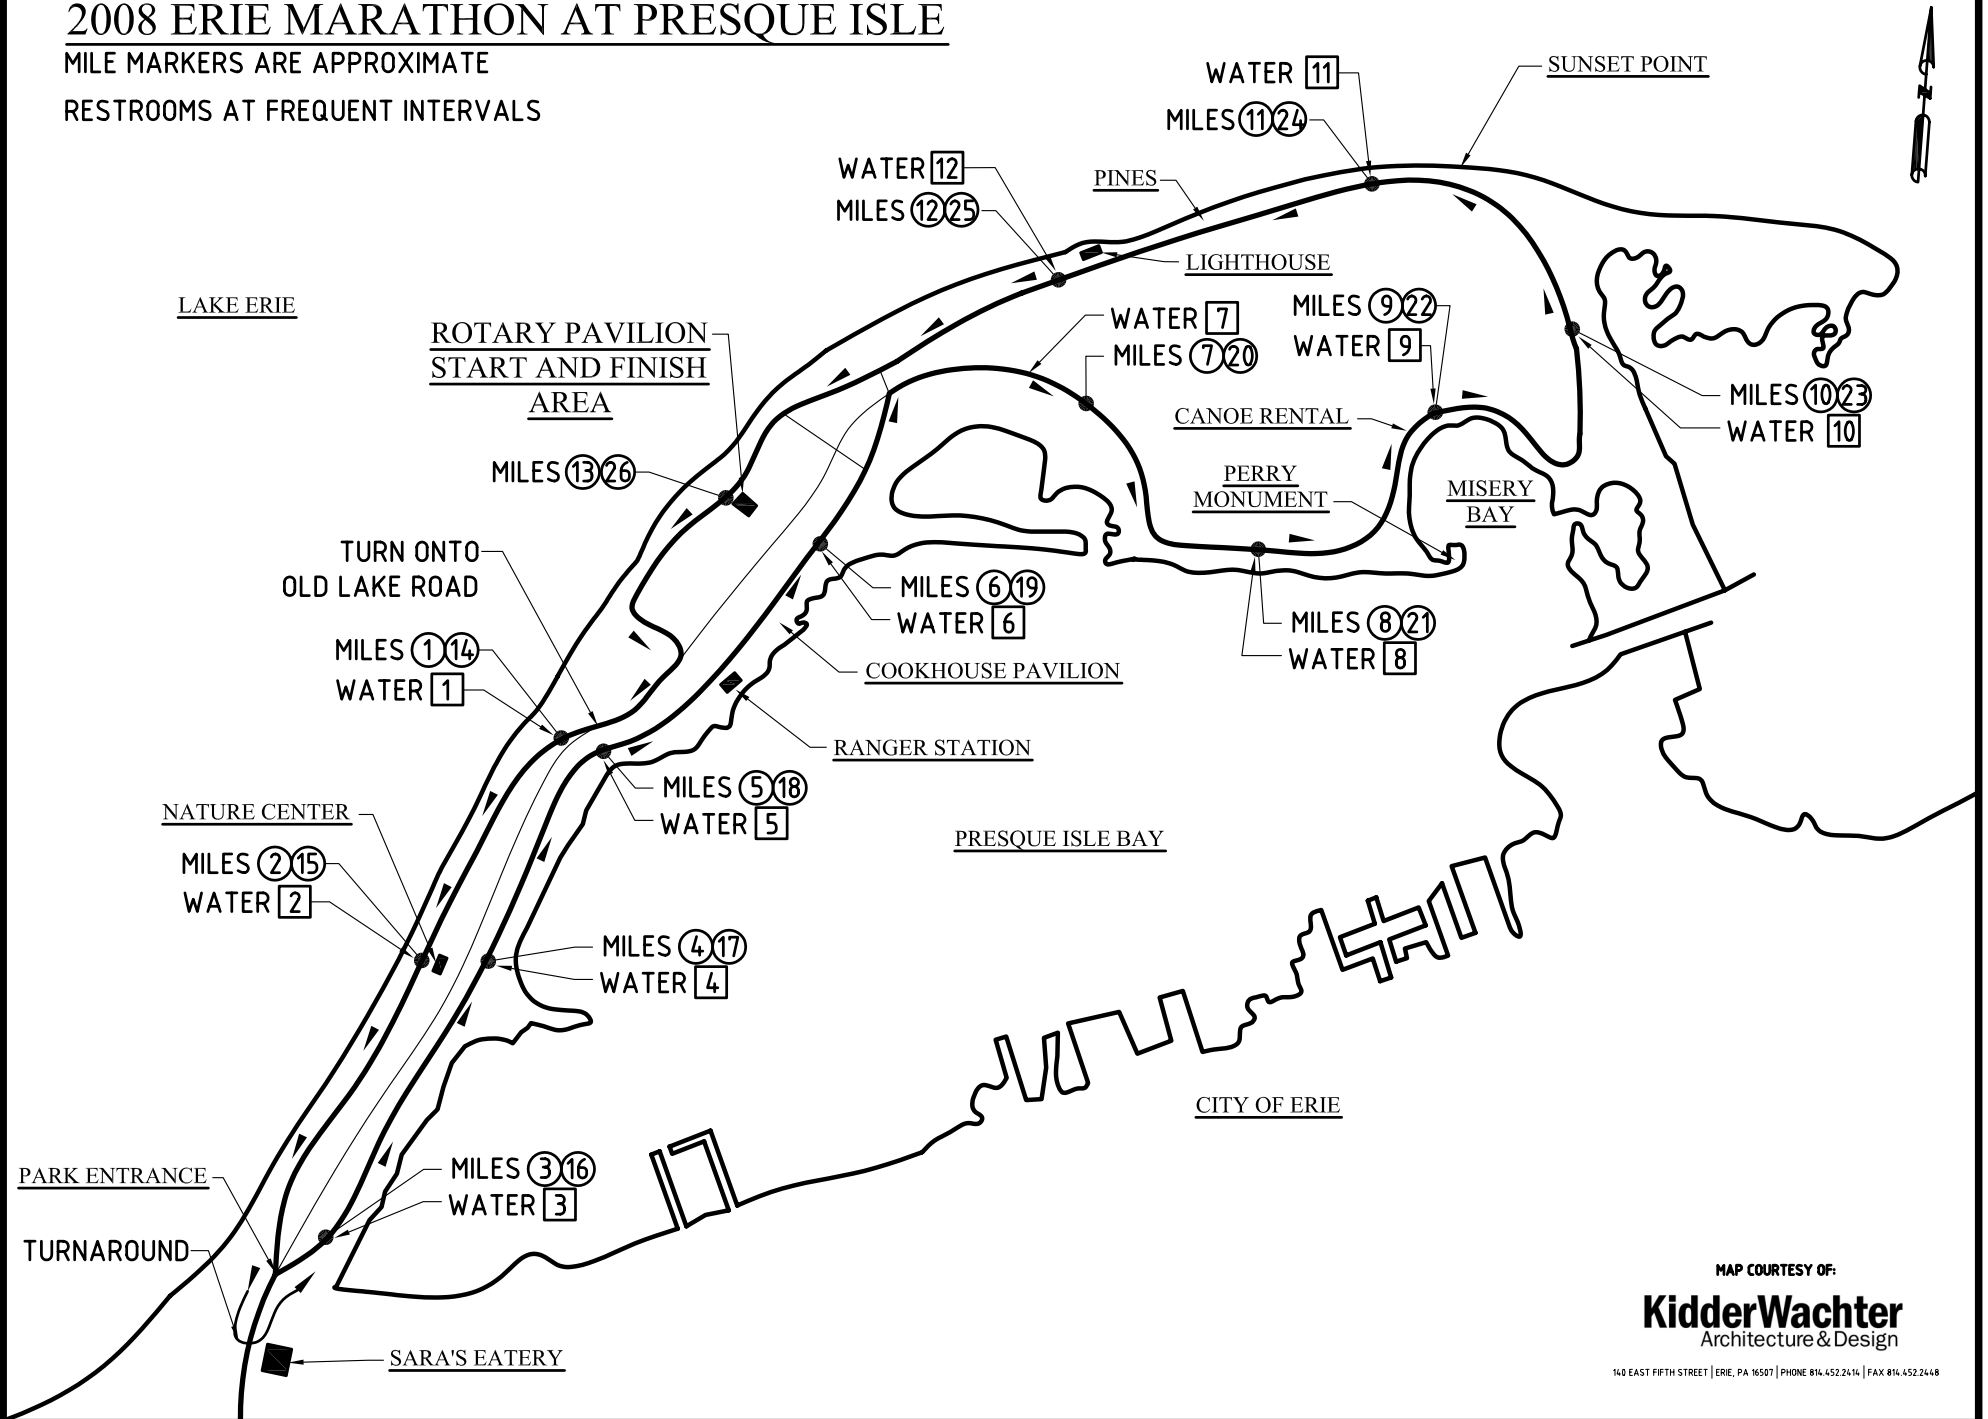

2008 ERIE MARATHON AT PRESQUE ISLE

MILE MARKERS ARE APPROXIMATE

RESTROOMS AT FREQUENT INTERVALS

MAP COURTESY OF:

KidderWachter
Architecture & Design